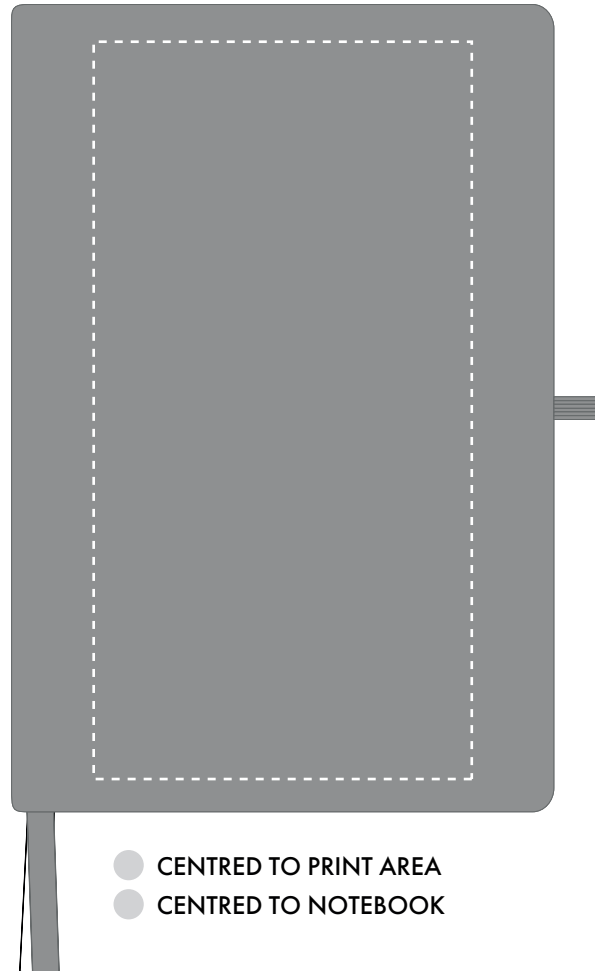

Your Ref:
Our Ref:

Quantity:
Version: 1

Product Code: QS0042
Product Colour: LIGHT GREY

PRINTING CONCERNS:

We stock this item in the following colours

**PANTONE REFERENCE(S)**

 Full colour printing

ARTWORK SCALE 50%

Please note that this product comes with a belly band around the centre of the book

The dashed line is to demonstrate print area and will not appear on your printed item

PLEASE NOTE:

- All colours including print and product are for visual purposes only and should not be regarded as the actual colour of the product and print.
- Some products may vary from batch to batch and may differ from previous orders.
- The colour and texture of a product can also have an effect on the final print colour.
- By approving this order we accept that you understand these terms.

To proceed, please approve visual via the online system.

ARTWORK SCALE 100%
Digital print area: 100mm x 195mm